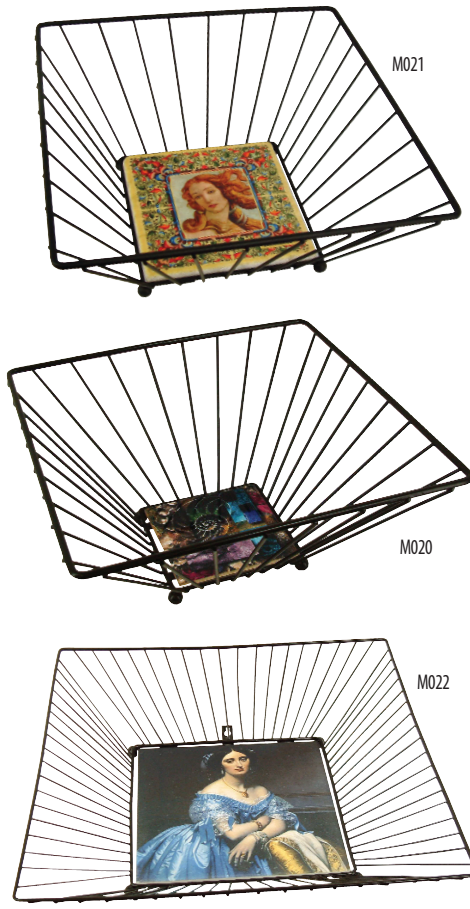

Garden Flag Pole
FLAGPOLE04 39.25" Garden Flag Pole.

Garden Flags
FLAG02G 11.25"x14.75" Flag, Single Ply.
FLAG05 11.38"x15" Flag, Double Ply.

Garden Stakes

Great for marking yard areas. Tile(s) sold separately. Does not fit Tuscan Tiles.

Displays 4.25"x4.25" Ceramic Tiles
M032 Garden Stake w/One Stake, One Tile.
M033 Garden Stake w/Two Stakes, Four Tiles.

Baskets

Makes a lovely gift item, just add a great design to the tile in the bottom of the basket. Displays ceramic or hardboard tiles (excluding Tuscan Tiles). Tile(s) sold separately.