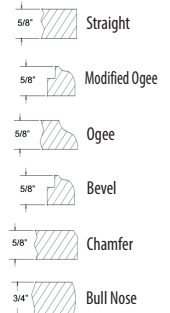

Award Plaque Edge Profiles