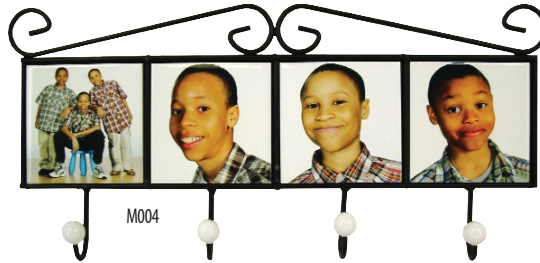

Wood Products

Wood Lazy Susans

Organize kitchen cabinets, counters & cupboards in style. Ceramic tile(s) sold separately.

Displays Four 4.25"x4.25" Ceramic Tiles
WP250MP 11.5"x11.5"x1.75", Maple.

Wood Frames/Trivets

Makes it easy to display a personalized ceramic tile on a home or office wall. Ceramic tile(s) sold separately.

Displays One 4.25"x4.25" Ceramic Tile
WP180CH Tile Frame, Cherry.
WP180MP Tile Frame, Maple.
WP180MH Tile Frame, Mahogany.

Displays One 6"x6" Ceramic Tile
WP190CH Tile Frame, Cherry.
WP190MH Tile Frame, Mahogany.

Displays One 6"x8" Ceramic Tile
WP200CH Tile Frame, Cherry.

Frames w/Shelf

Functions as a spice rack or display for collectibles. Displays ceramic or hardboard tiles (does not fit Tuscan Tiles). Tile(s) sold separately.

Displays Three 4.25"x4.25" Tiles
M006 Wrought Iron Frame w/Shelf.

M012

Frames w/Hooks or Candle Holder

Displays ceramic or hardboard tiles (does not fit Tuscan Tiles). Tile(s) sold separately.

Displays 4.25"x4.25" Tiles
M001 Frame w/1 Bead Hook, One Tile.
M003 Frame w/4 Bead Hooks, Four Tiles.

Displays 6"x6" Tiles
M002 Frame w/1 Bead Hook, One Tile.
M004 Frame w/4 Bead Hooks, Four Tiles.
M010 Candle Holder.

Mural Frames

Use as a house number display or to show off family photos. Displays ceramic or hardboard tiles (does not fit Tuscan Tiles). Tile(s) sold separately.

Displays 4.25"x4.25" Tiles
M011 Frame, Two Tiles.
M007 Frame, Three Tiles.
M012 Frame, Three Tiles.
M013 Frame, Four Tiles.
M014 Frame, Five Tiles.
M009 Frame w/Mirror, Fourteen Tiles.

Tile/Slate/Plate Holder

Handsomely displays ceramic or hardboard tiles, SubliSlate gifts, plates and other decorated products. 11.5"x13" with a folding rear leg and support arms.

M036 Wrought Iron Tile/Slate/Plate Holder.