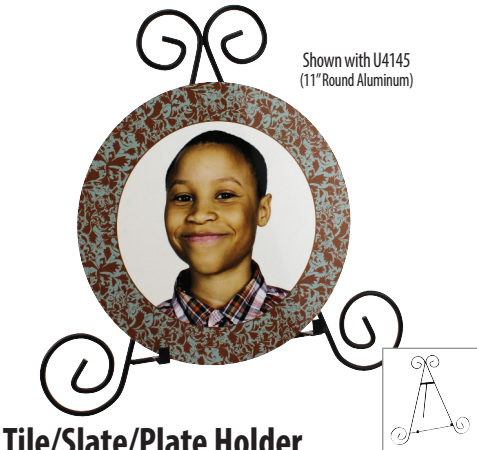

Shown with U4145
(11" Round Aluminum)

Tile/Slate/Plate Holder

Handsomely displays ceramic or hardboard tiles, SubliSlate gifts, plates and other decorated products. 11.5"x13" with a folding rear leg and support arms.

M036 Wrought Iron Tile/Slate/Plate Holder.