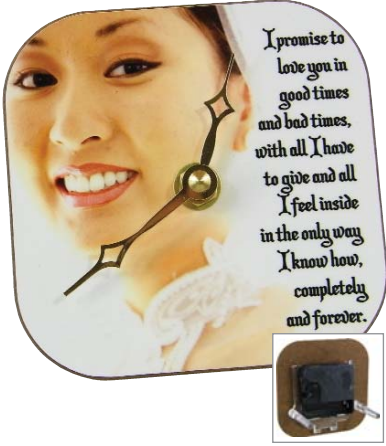

Clocks

Desk Clock w/Stand

Equipped w/mechanism, requires one AA battery, not included. 1/8" hardboard.

U1027 4"x4" Desk Clock.