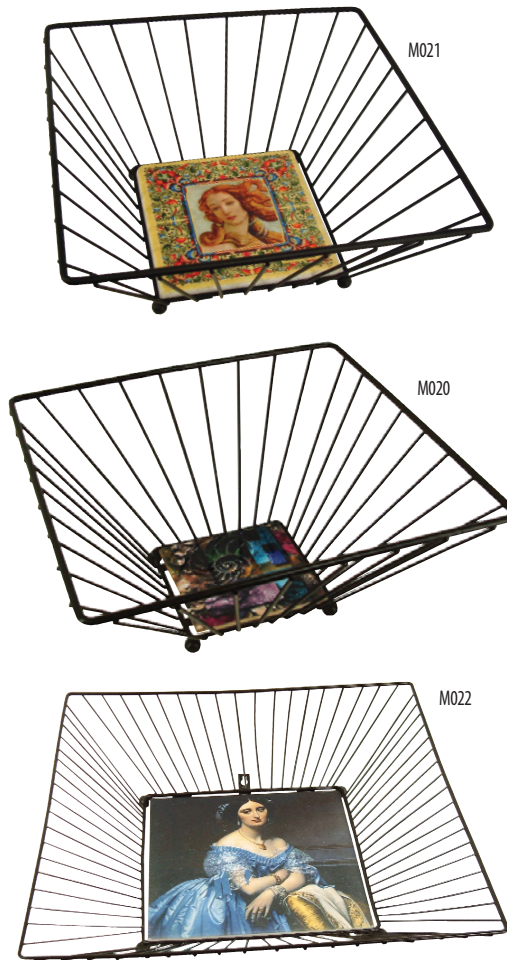

New Item

ColorLyte Photo Glass

A unique option to traditional photographs and picture frames, the pieces vividly display images of weddings, graduations, and favorite portraits at home or the office.

YZ100S 5"x7"x.2" ColorLyte Photo Glass w/.5" Beveled Edge.
YZ111S 8"x10"x.2" ColorLyte Photo Glass w/.5" Beveled Edge.
YZ144S 11"x14"x.2" ColorLyte Photo Glass w/.5" Beveled Edge.
YZFT02 2.16" Clear Acrylic Feet. **YZFT04** Black Acrylic Feet.
YZFT01 2.94" Clear Acrylic Feet. **YZFT05** Black Acrylic Feet.
YZFT03 2.94" Clear Acrylic Feet. **YZFT06** Black Acrylic Feet.

Wrought Iron Gifts

Garden Flags

Makes it easy to send a personalized message to those passing by.

Garden Flag Pole
FLAGPOLE04 39.25" Garden Flag Pole.

Garden Flags
FLAG02G 11.25"x14.75" Flag, Single Ply.
FLAG05 11.38"x15" Flag, Double Ply.

Garden Stakes

Great for marking yard areas. Tile(s) sold separately. Does not fit Tuscan Tiles.

Displays 4.25"x4.25" Ceramic Tiles
M032 Garden Stake w/One Stake, One Tile.
M033 Garden Stake w/Two Stakes, Four Tiles.